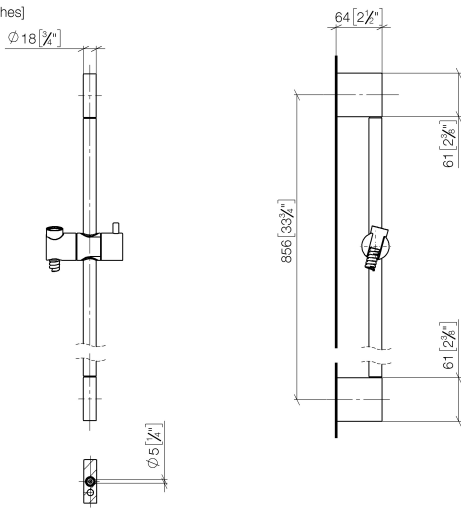

ST 050 203 9979

Fits: IMO, LULU, MEM, TARA, CL.1, LISSÉ, VAIA, META, CYO

- slide bar
- Pipe diameter 18 mm
- gauge 853 mm
- metal shower hose 1750mm with integrated anti-twist protection
- shower hose connector 3/8"
- Three or five settings: COMPACT RAIN, COMPACT SOFT FLOW, COMPACT AQUAPRESSURE FLOW, max. flow rate 15 l/min (at 3 bar)
- Function from: 7 l/min
- spray head Ø 100mm

## Shower set - Chrome

IMO

ST 050 203 9979

---

ST 050 203 9979

mm [inches]

Certificates

WRAS\_2009048. ACS\_20 ACC LY 738. IAPMO\_4976 (1).

Spare parts list

No.	Item Number	Name	Quantity used	Delivery time
1	05 17 20 726 02 90	fixing set	2	2
2	08 17 20 726 90	holder	2	2
3	09 31 11 049 90	pin	2	2
4	04 31 11 113 00 90	pin	2	2
5	08 17 97 054-00	holder	2	10
6	90 28 22 597 00-00	holder	1	10
7	12 580 970-00	Slide unit - Chrome	1	10
8	28 322 970-00	Metal shower hose 1/2" x 3/8" x 1750 mm - Chrome	1	2