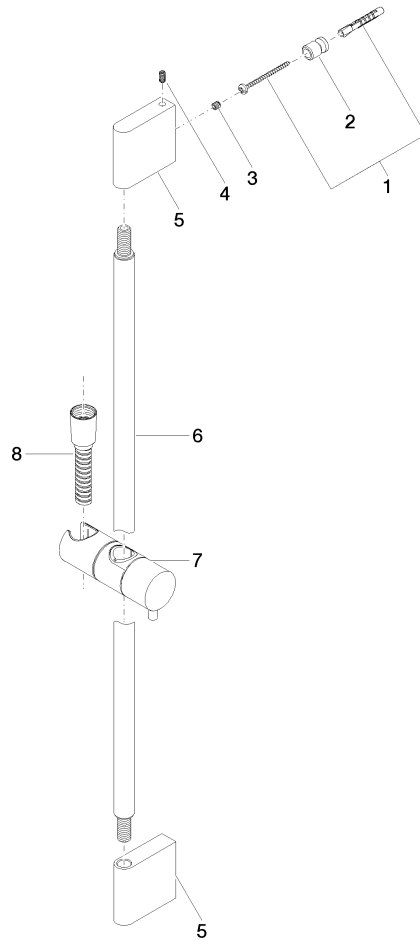

ST 050 203 9979

Fits: IMO, LULU, MEM, TARA, CL.1, LISSÉ, VAIA, META, CYO

- slide bar
- Pipe diameter 18 mm
- gauge 853 mm
- metal shower hose 1750mm with integrated anti-twist protection
- shower hose connector 3/8"
- Three or five settings: COMPACT RAIN, COMPACT SOFT FLOW, COMPACT AQUAPRESSURE FLOW, max. flow rate 15 l/min (at 3 bar)
- Function from: 7 l/min
- spray head Ø 100mm

ST 050 203 9979

Individual components of this set

You need the following components for this set

1x 26 413 979-00

1x 28 018 979-00

ST 050 203 9979

Fits: IMO, LULU, MEM, TARA, CL.1, LISSÉ,  
VAIA, META, CYO

- slide bar
- Pipe diameter 18 mm
- gauge 853 mm
- metal shower hose 1750mm with integrated anti-twist protection
- shower hose connector 3/8"

## Shower set - Chrome

IMO

ST 050 203 9979

---

ST 050 203 9979

mm [inches]

Certificates

WRAS\_2009048. ACS\_20 ACC LY 738. IAPMO\_4976 (1).

Spare parts list

No.	Item Number	Name	Quantity used	Delivery time
1	05 17 20 726 02 90	fixing set	2	2
2	08 17 20 726 90	holder	2	2
3	09 31 11 049 90	pin	2	2
4	04 31 11 113 00 90	pin	2	2
5	08 17 97 054-00	holder	2	10
6	90 28 22 597 00-00	holder	1	10
7	12 580 970-00	Slide unit - Chrome	1	10
8	28 322 970-00	Metal shower hose 1/2" x 3/8" x 1750 mm - Chrome	1	2